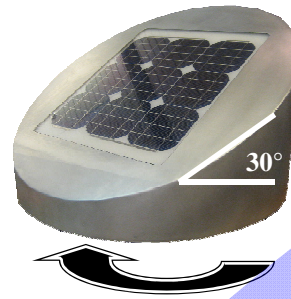

Cynthia Loesch, Family Inc.

Promoting recycling...
one bottle at a time.

Team Blue

Power Usage

- 20-W solar panel: angled & adjustable for maximum efficiency
- 58 Amp-hr battery: stores power for use after dark

Cost Breakdown

Sorting

- Depression, induction, and light sensors distinguish between aluminum, glass and plastic beverage containers.

Distribution

- Separate storage for each material.
- Actuated by a turntable mounted on a motor.