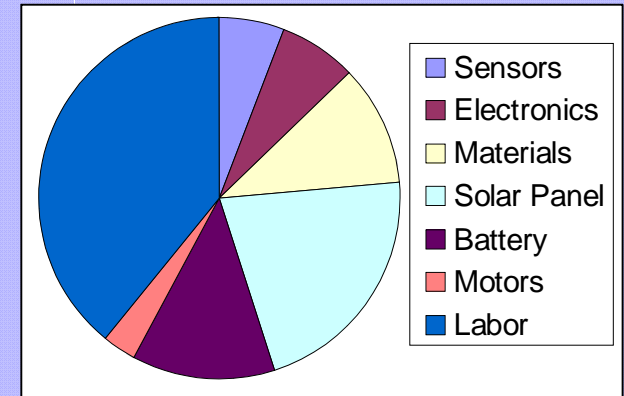

Cost Breakdown

Sorting

- Depression, induction, and light sensors distinguish between aluminum, glass and plastic beverage containers.

Distribution

- Separate storage for each material.
- Actuated by a turntable mounted on a motor.