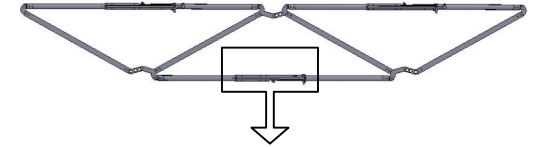

Fortrus

The foldable mountain rescue basket.

Folding

Can be assembled in less than one minute.

A litter is a rescue basket used when difficult terrain must be traversed to transport an injured patient to safety.

Our goal was to make a foldable litter and modular backboard that could be easily carried in by 1 to 2 people in low-angle mountain rescues.

Current litters are often large, heavy, and difficult to carry. This presents rescue workers with difficulty reaching and evacuating a patient. Current backboards weigh around 8 kg and are cumbersome because of their size.

Market research shows that there are over 100 US mountain rescue teams. The average team performs 50 low-angle rescues per year.

Lock

Modular Backboard

Features:

Honeycomb core
Lightweight: 5.5 kg
Length: 214 cm
Width: 40 cm