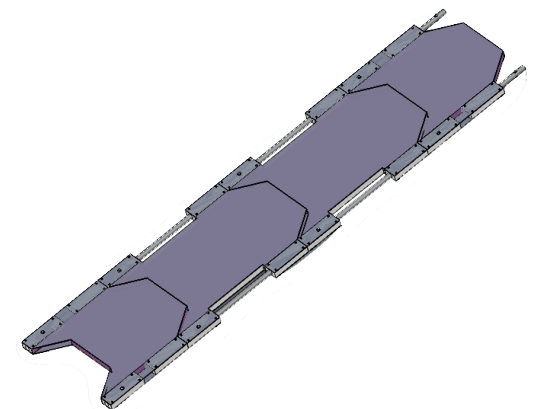

Our goal was to make a foldable litter and modular backboard that could be easily carried in by 1 to 2 people in low-angle mountain rescues.

Current litters are often large, heavy, and difficult to carry. This presents rescue workers with difficulty reaching and evacuating a patient. Current backboards weigh around 8 kg and are cumbersome because of their size.

Market research shows that there are over 100 US mountain rescue teams. The average team performs 50 low-angle rescues per year.

Lock

Modular Backboard

Features:

Honeycomb core
Lightweight: 5.5 kg
Length: 214 cm
Width: 40 cm