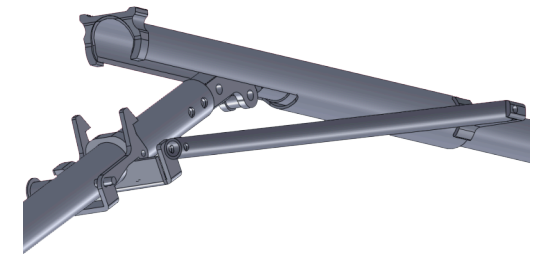

Fortrus

Pink Team

foldable
lightweight
deployable

Specifications

Cost: \$1200
Weight: 7.5 kg
Folding time: 60 s
Material: Aluminum

Folded size
Height: 61 cm
Length: 25 cm
Width: 50 cm

Unfolded size
Height: 40 cm
Length: 260 cm
Width: 50 cm

2009pink@mit.edu
2.009 Product Engineering Process
Massachusetts Institute of Technology

Fortrus

The foldable mountain rescue basket.

Folding

Can be assembled in less than one minute.

A litter is a rescue basket used when difficult terrain must be traversed to transport an injured patient to safety.

Our goal was to make a foldable litter and modular backboard that could be easily carried in by 1 to 2 people in low-angle mountain rescues.

Current litters are often large, heavy, and difficult to carry. This presents rescue workers with difficulty reaching and evacuating a patient. Current backboards weigh around 8 kg and are cumbersome because of their size.

Market research shows that there are over 100 US mountain rescue teams. The average team performs 50 low-angle rescues per year.

Lock

Modular Backboard

Features:

Honeycomb core
Lightweight: 5.5 kg
Length: 214 cm
Width: 40 cm