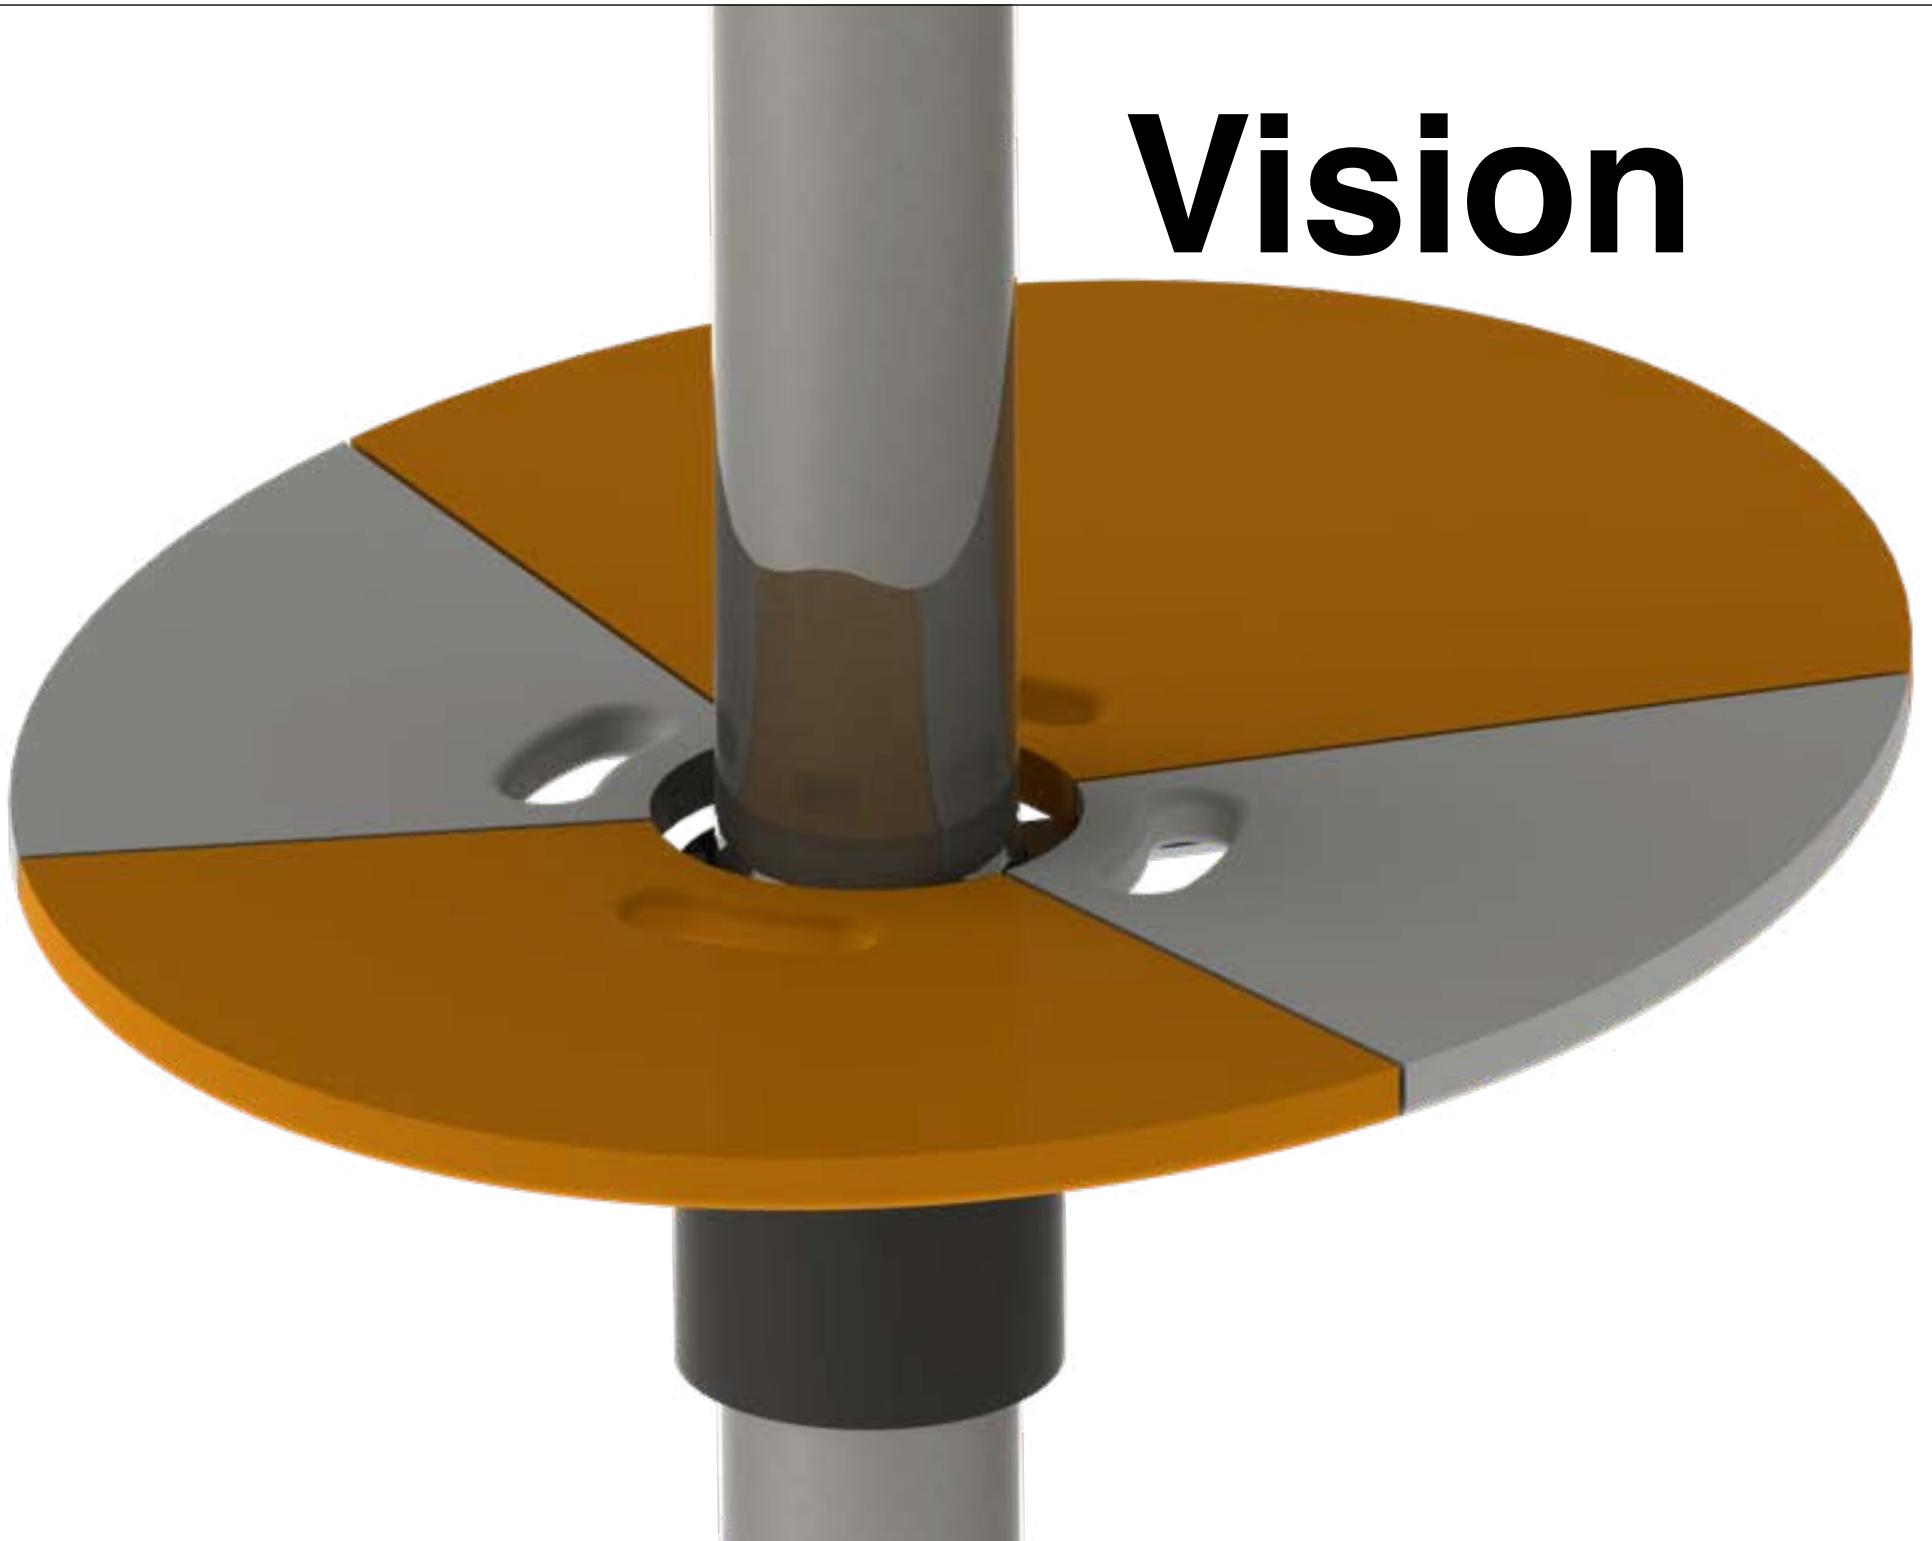

four
leaf

portable table
for food trucks

Vision

Vision

distinguishable

portable

storable

Risks

installation
speed

load capacity

clamping to
various targets

on

off

Install

1 person in 1 minute

1 tool required

Load Capacity

corner braces

table top attaches

Findings

Only clamp to small range of sizes

Only circular shapes

Tool required

Product Contract

Customer Need	Product Attribute	Engineering Spec
2-3 People/Table	Load Capacity;Size	> 100 lbs / 6' perimeter
Quick Attachment	Attachment Time	1 person in 30 sec.
Truck Storage	Disassembled Volume	2 ft ³
Safety	Time to Failure	500 Attachments
Affordable	Price	< \$100
Versatility	Clamp Diameter	3"- 9"