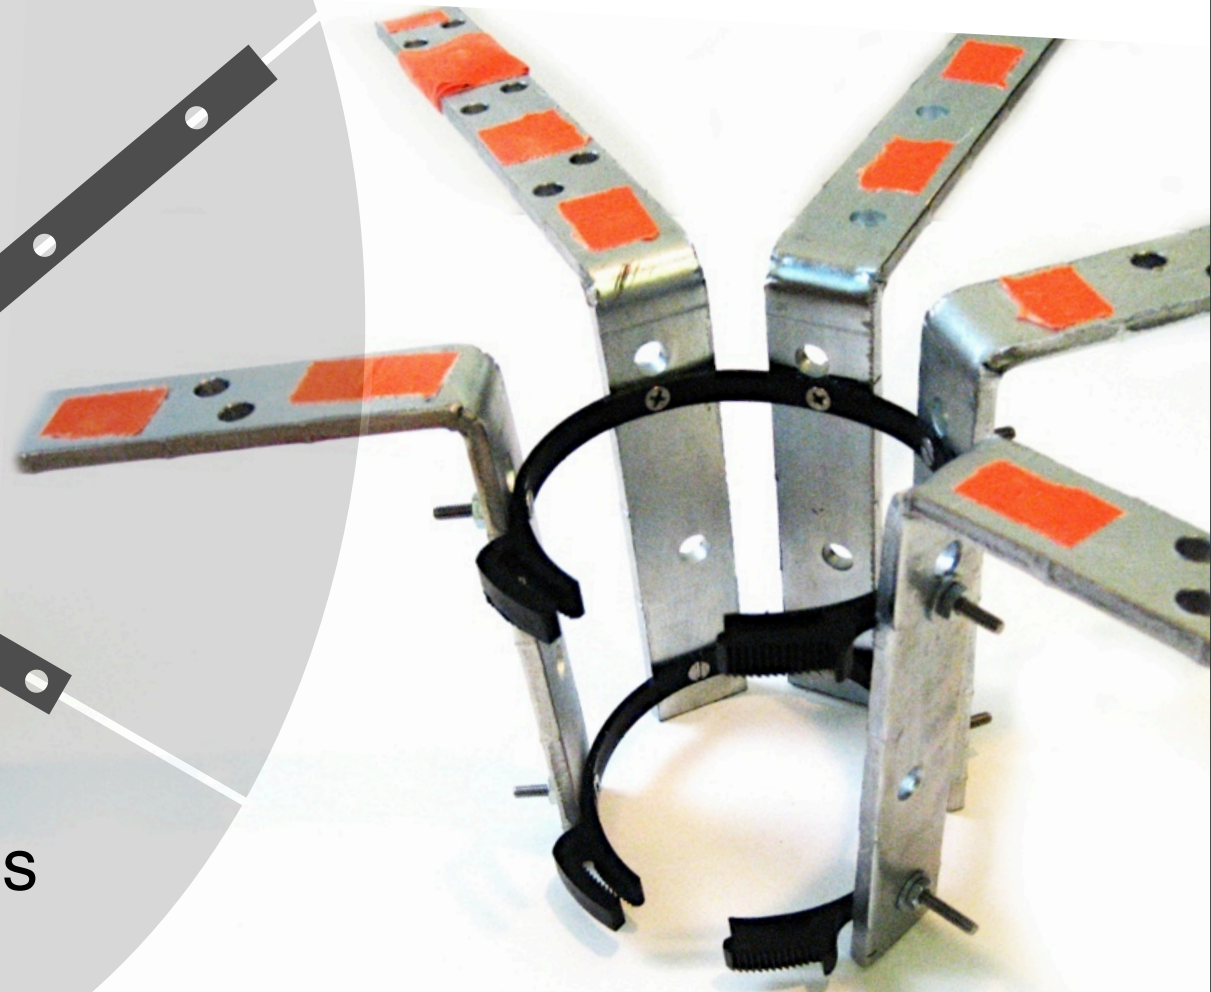

installation
speed

load capacity

clamping to
various targets

on

off

Install

1 person in 1 minute

1 tool required

Load Capacity

corner braces

table top attaches

Findings

Only clamp to small range of sizes

Only circular shapes

Tool required

Product Contract

Customer Need	Product Attribute	Engineering Spec
2-3 People/Table	Load Capacity;Size	> 100 lbs / 6' perimeter
Quick Attachment	Attachment Time	1 person in 30 sec.
Truck Storage	Disassembled Volume	2 ft ³
Safety	Time to Failure	500 Attachments
Affordable	Price	< \$100
Versatility	Clamp Diameter	3"- 9"

Future

Design own snap grips

Remove need for tool

Lighter clamp/supports

**See you
in lab!**