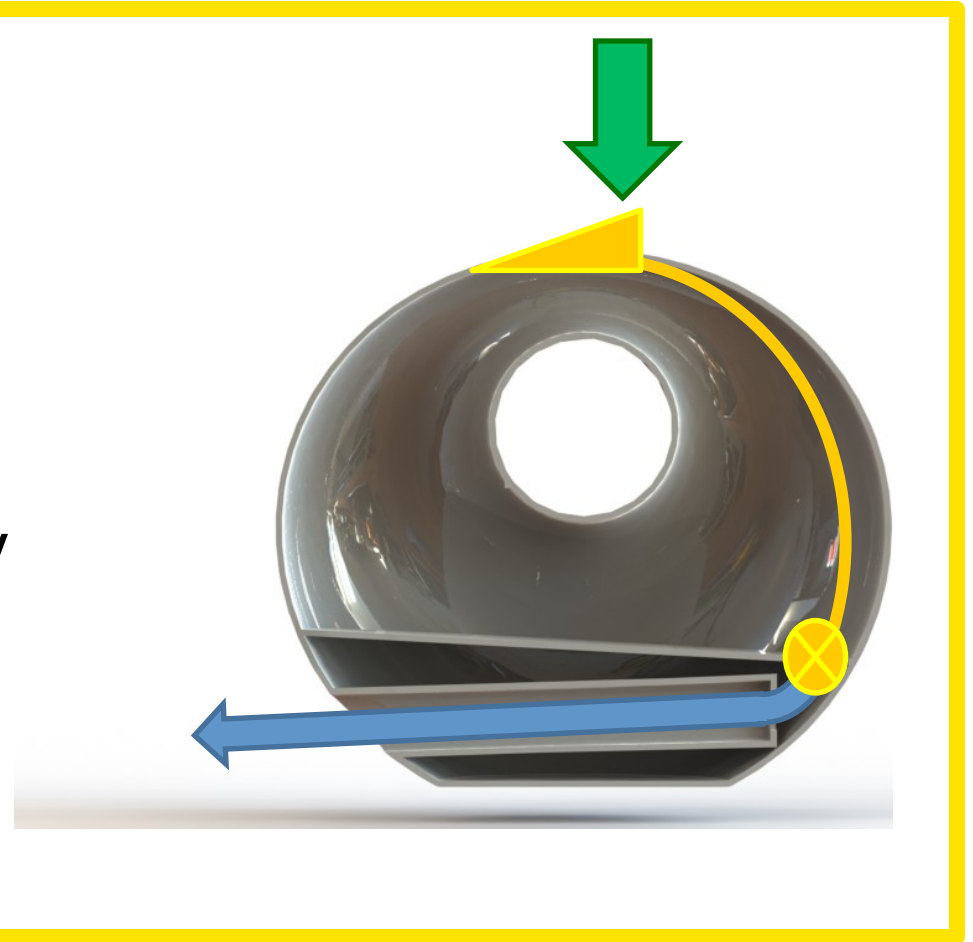

Teardrop

Traditional

3D Band

Is there

... a desire for particular attributes?

Conclusions

- Round form
- Capacity
- Artistic-looking
- Hidden spout
- Easy to hold

Is there

... a mechanism for watering
without tilting?

Solution

- Hand-grip activated valve
- Pressure & gravity powered release

Is there ... a mechanism for watering without tilting?

Testing

Bike Handle

Ball Valve with Torsion Spring