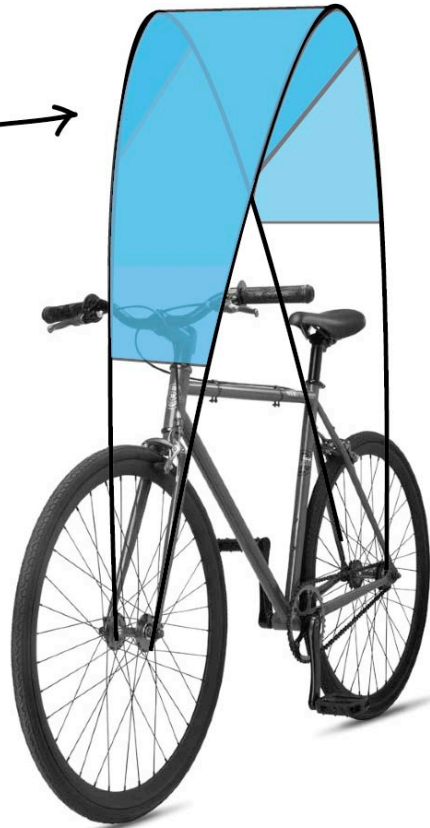

# RainDrop

Bike dry. Bike safe. Bike happy.

---

Blue B

# The Product

Rigid &  
Aerodynamic

Collaspe into itself  
and leave on bike

...or remove it!

**Blue B**

# A Ride with RainDrop

Blue B

# The Next Steps

---

- Telescoping poles
- Removable case
- Improved visibility
- Lower drag
- Market Feedback