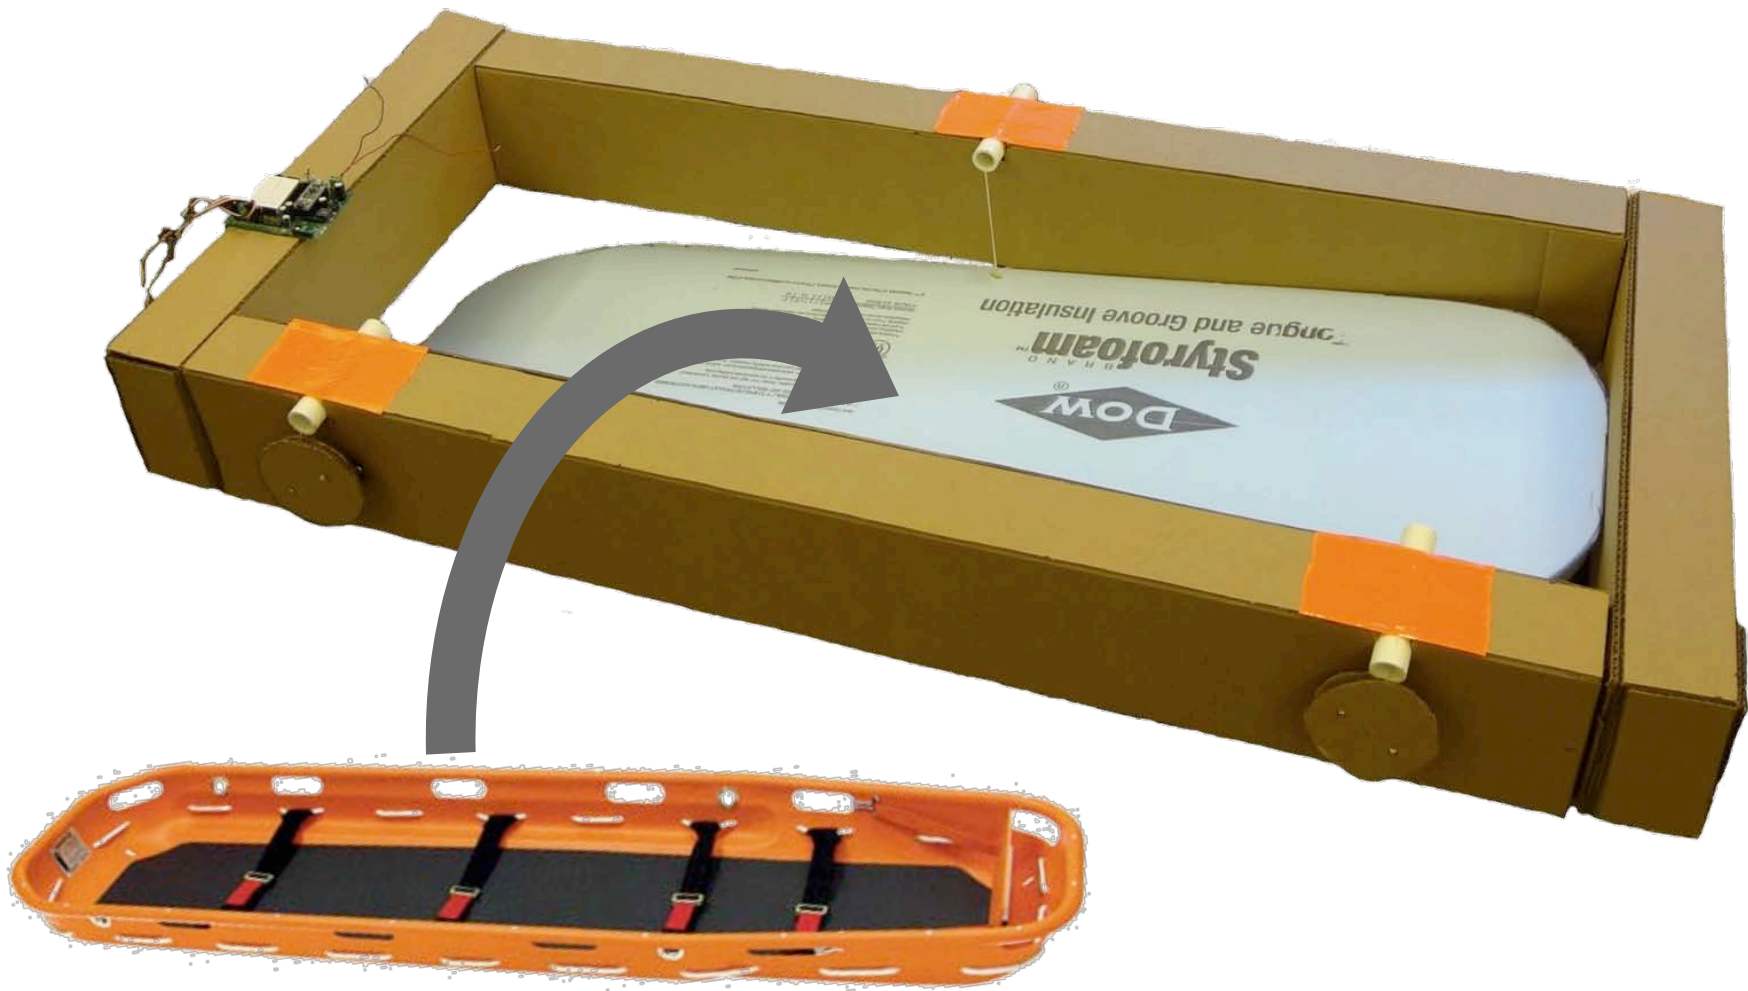

Comfort Carrier

Image from <http://nfs.stvfiles.com>

3,600 SAR Operations

Annually
Victims can weigh over 200 lbs

Currently keeping victims level exhausts rescuers

Rough terrain is difficult to navigate

Image from <http://www.larimercountysar.org>

Options Currently Available

Straps and wheels attempt to improve ease of carrying for current litters

A Self-Leveling Litter Carrier

Lessons Learned

Avoid bulky mechanisms

Lateral constraint is necessary

Estimated carrier weight: 50 lbs