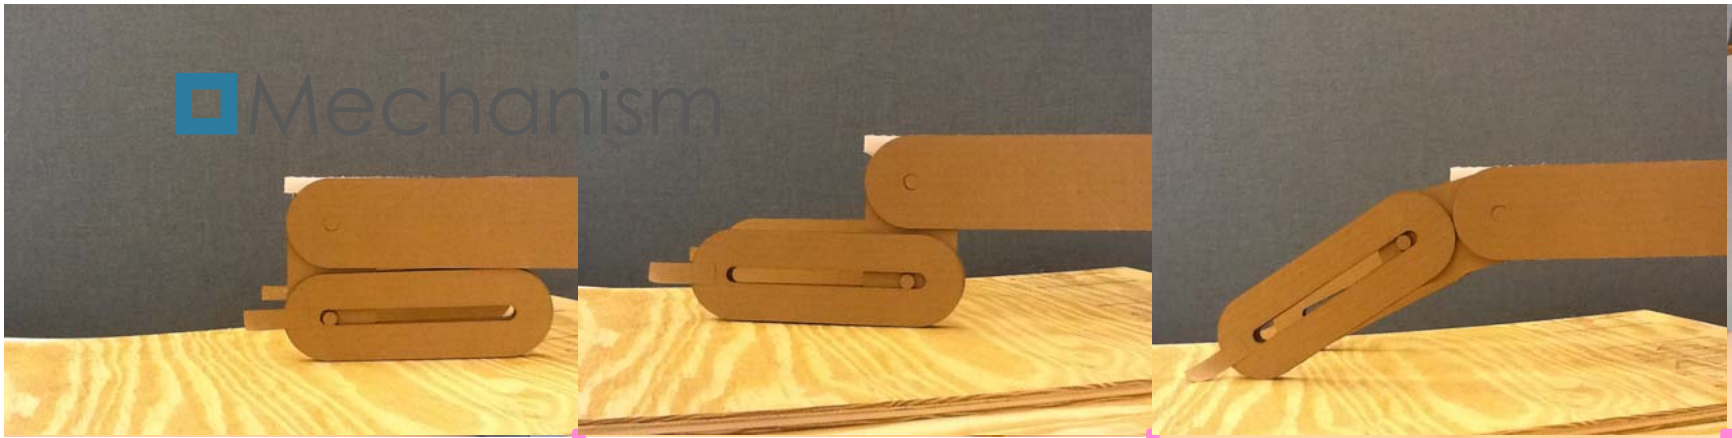

pink a

GOALS FOR OUR SKETCH MODEL

▣ Usability

▣ Mechanism