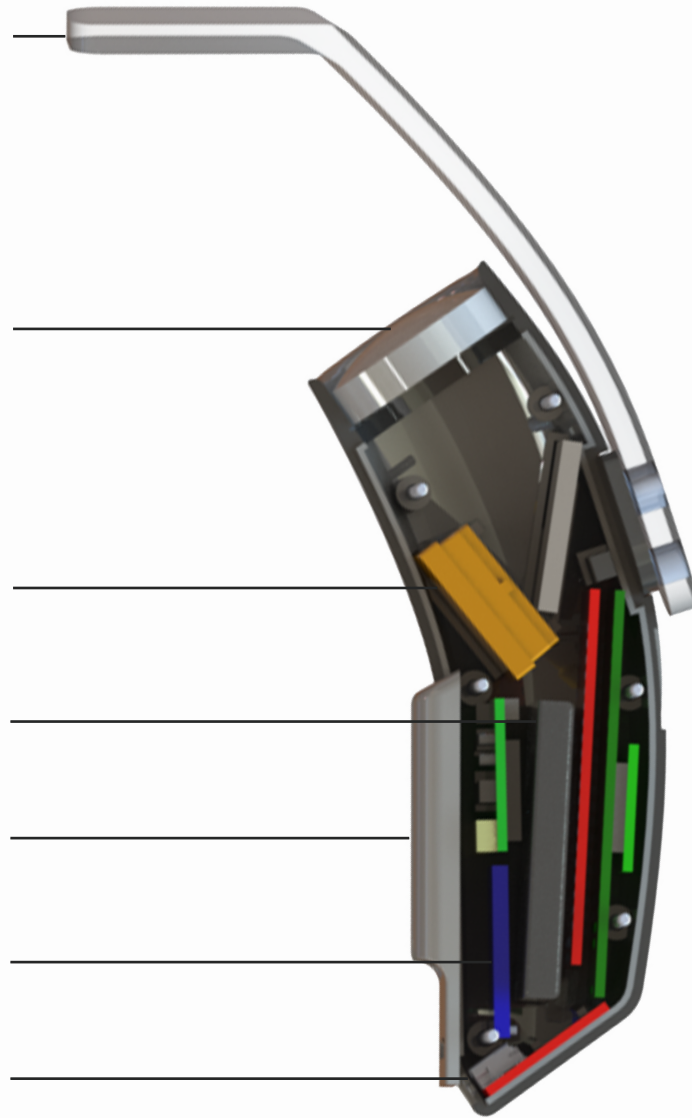

mira

See-through display arm

Lens forms image 15ft away

High resolution LCD

6-hour battery life

Universal helmet mount

Bluetooth capability

Mini USB charging port

Heads-up motorcycle navigation

More information:
mirahud@mit.edu

MIRA