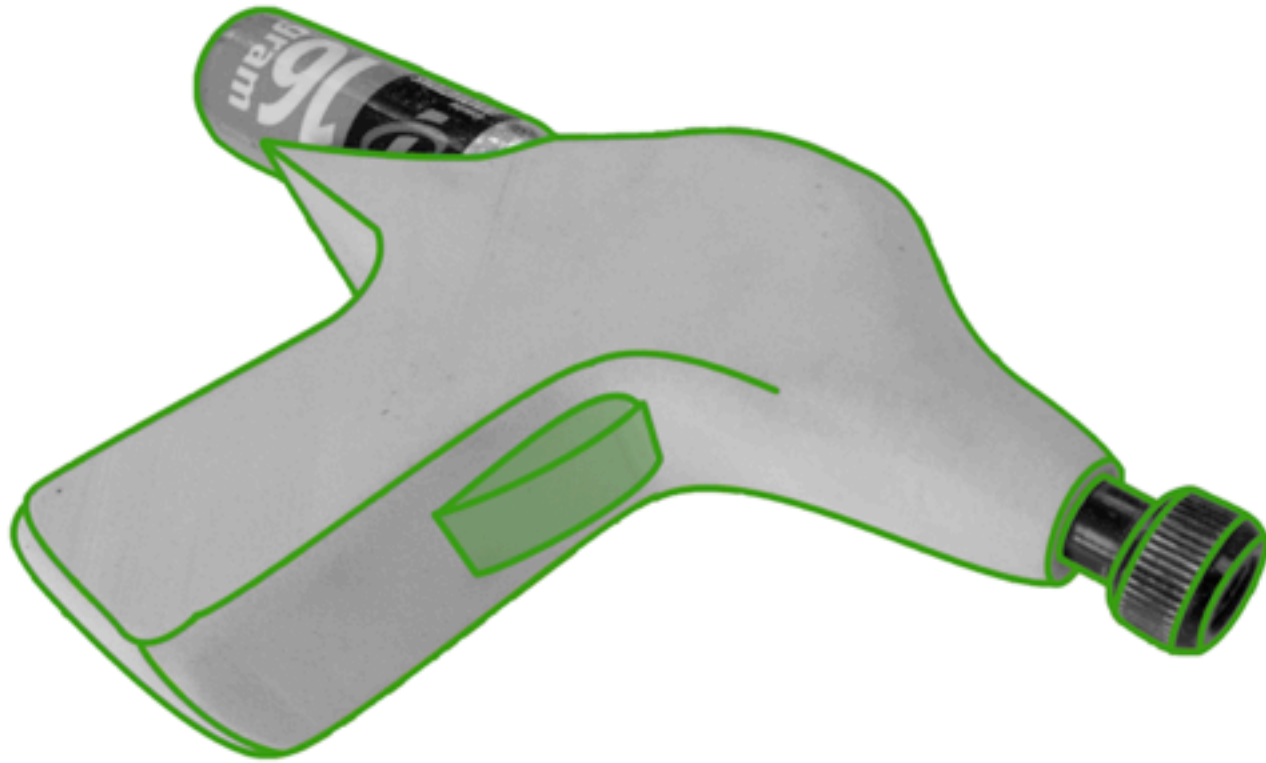

Portable Hand
Pumps

CO₂ pumps

Pressure Gauges

Product

Alternative
form factors

Risk 1

puncturing CO₂ canister ✓

Risk 2

continuous monitoring
of air pressure

Customer Needs

Bikes

individual cyclists

fill up entire tire or "top off"

130 psi

\$\$\$

precision, portability, style