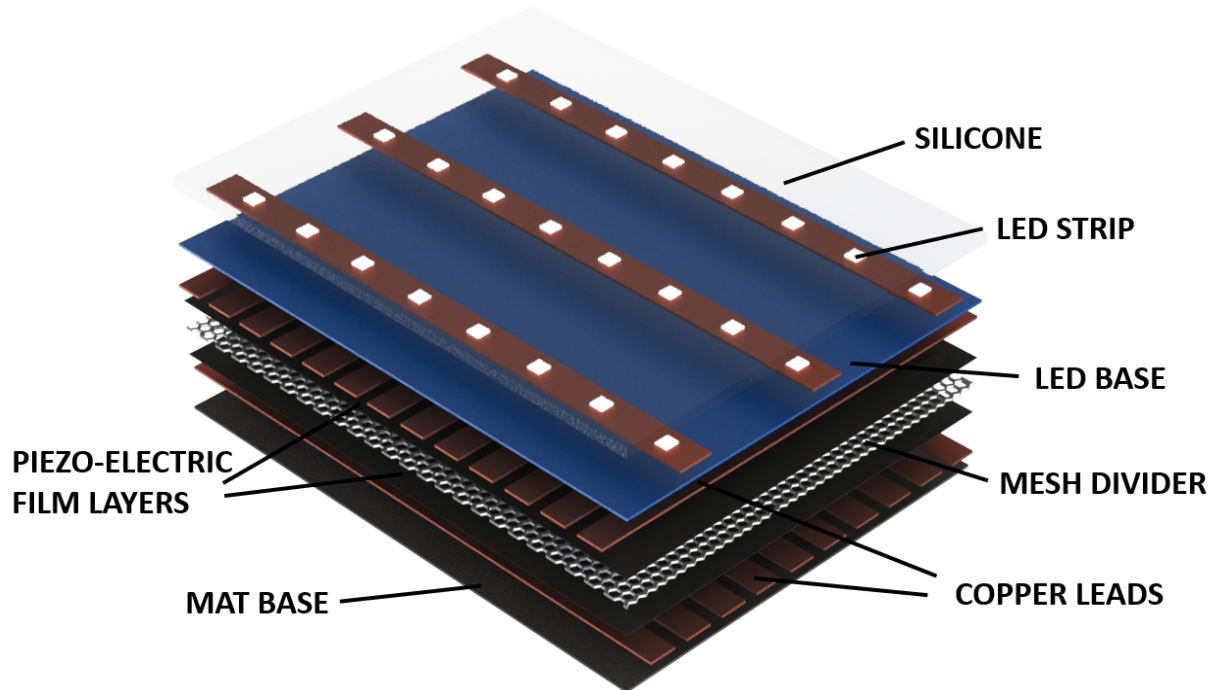

light your way to a balanced life

YELLOW A | 2.009 Mockup Review

product concept

An interactive yoga mat with visual guidance and balance feedback

key needs

“How do you think a yoga mat could help you learn yoga?”

other 9%

upper body guidance 16%

balance feedback **36%**

hand/foot placement help **38%**

1

Hand/foot Placement

Cover basic yoga poses

Adjust to different body proportions

2

Balance Feedback

Sense weight distribution

Offer real-time feedback

product contract

CUSTOMERS: **beginner to intermediate yogis**

MARKET: **yoga market**

CUSTOMER NEED	PRODUCT ATTRIBUTE	ENGINEERING SPECS
Fits customers of different heights	Adjustable lights	Usable for people from 5 th to 95 th % in height
Balance feedback	Accurate balance sensing	Sensor contact spacing, less than 2" apart
Portability	Size Flexibility	24" x 72" x 0.25" Radius of roll?

key findings: lights

LED strips embedded in a grid are most effective

key findings: balance feedback

\$

our pressure sensing system

FlexiForce®
by Tekscan

CONFORMat®
by Tekscan

\$\$\$