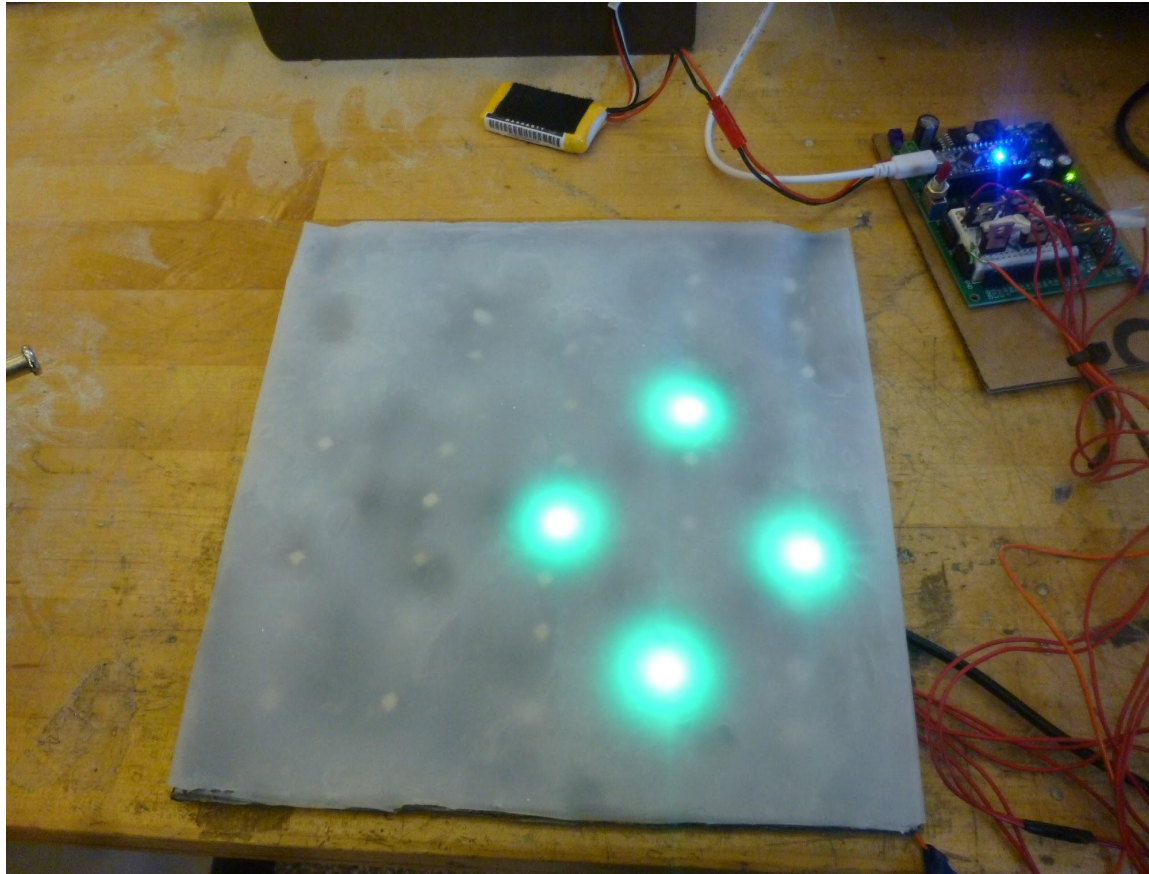

2

Balance Feedback

Sense weight distribution

Offer real-time feedback

product contract

CUSTOMERS: **beginner to intermediate yogis**

MARKET: **yoga market**

CUSTOMER NEED	PRODUCT ATTRIBUTE	ENGINEERING SPECS
Fits customers of different heights	Adjustable lights	Usable for people from 5 th to 95 th % in height
Balance feedback	Accurate balance sensing	Sensor contact spacing, less than 2" apart
Portability	Size Flexibility	24" x 72" x 0.25" Radius of roll?

key findings: lights

Determined where to put lights on the mat

Found the optimal spacing for individual LEDs

Mountain Pose
Downward Dog
Warrior
Tree Pose
Bridge Pose
Triangle Pose
Seated Twist
Cobra/Upward Dog
Pigeon Pose
Crow Pose

key findings: lights

LED strips embedded in a grid are most effective

key findings: balance feedback

\$

our pressure sensing system

FlexiForce®
by Tekscan

CONFORMat®
by Tekscan

\$\$\$