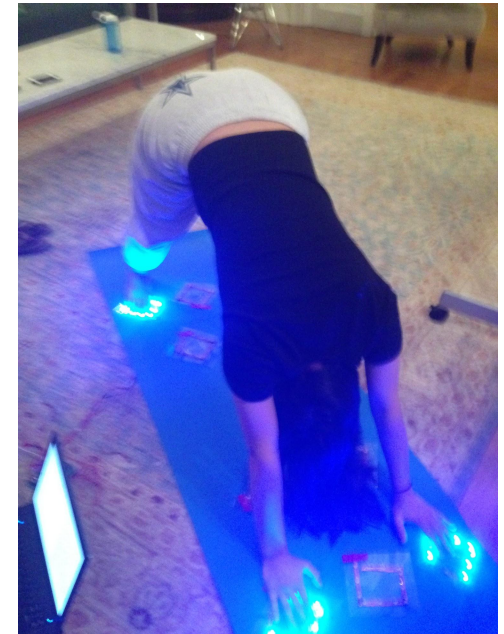

light your way to a balanced life

YELLOW A | 2.009 Mockup Review

product concept

An interactive yoga mat with visual guidance and balance feedback

key needs

“How do you think a yoga mat could help you learn yoga?”

other 9%

upper body guidance 16%

balance feedback **36%**

hand/foot placement help **38%**

1

Hand/foot Placement

Cover basic yoga poses

Adjust to different body proportions

2

Balance Feedback

Sense weight distribution

Offer real-time feedback

product contract

CUSTOMERS: **beginner to intermediate yogis**

MARKET: **yoga market**

CUSTOMER NEED	PRODUCT ATTRIBUTE	ENGINEERING SPECS
Fits customers of different heights	Adjustable lights	Usable for people from 5 th to 95 th % in height
Balance feedback	Accurate balance sensing	Sensor contact spacing, less than 2" apart
Portability	Size Flexibility	24" x 72" x 0.25" Radius of roll?

key findings: lights

LED strips embedded in a grid are most effective

key findings: balance feedback

\$

our pressure sensing system

FlexiForce®
by Tekscan

CONFORMat®
by Tekscan

\$\$\$