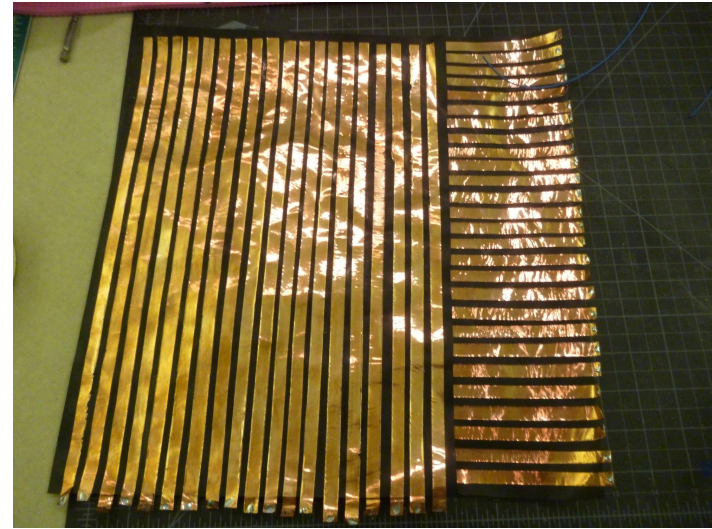

key findings: lights

Determined where to put lights on the mat

Found the optimal spacing for individual LEDs

Mountain Pose
Downward Dog
Warrior
Tree Pose
Bridge Pose
Triangle Pose
Seated Twist
Cobra/Upward Dog
Pigeon Pose
Crow Pose

key findings: lights

LED strips embedded in a grid are most effective

key findings: balance feedback

\$

our pressure sensing system

FlexiForce®
by Tekscan

CONFORMat®
by Tekscan

\$\$\$