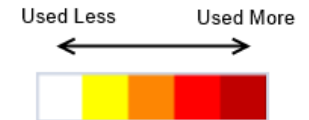

Mountain Pose
Downward Dog
Warrior
Tree Pose
Bridge Pose
Triangle Pose
Seated Twist
Cobra/Upward Dog
Pigeon Pose
Crow Pose