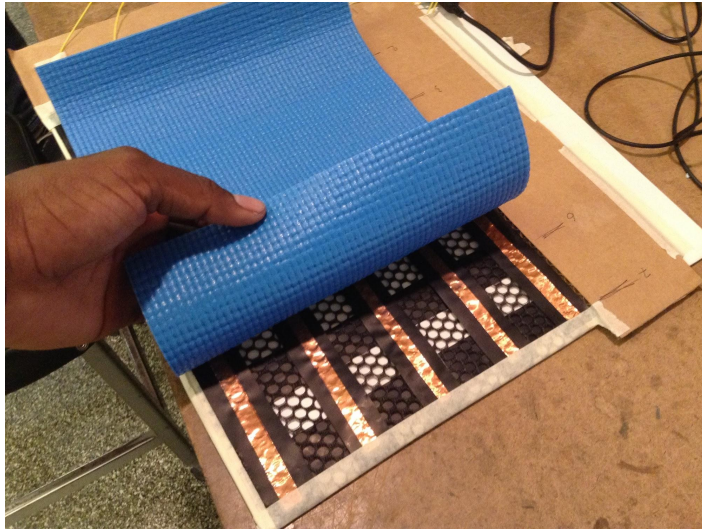

2

Balance Feedback

Sense weight distribution

Offer real-time feedback

product contract

CUSTOMERS: **beginner to intermediate yogis**

MARKET: **yoga market**

CUSTOMER NEED	PRODUCT ATTRIBUTE	ENGINEERING SPECS
Fits customers of different heights	Adjustable lights	Usable for people from 5 th to 95 th % in height
Balance feedback	Accurate balance sensing	Sensor contact spacing, less than 2" apart
Portability	Size Flexibility	24" x 72" x 0.25" Radius of roll?

key findings: lights

Determined where to put lights on the mat

Found the optimal spacing for individual LEDs

Mountain Pose
Downward Dog
Warrior
Tree Pose
Bridge Pose
Triangle Pose
Seated Twist
Cobra/Upward Dog
Pigeon Pose
Crow Pose

key findings: lights

LED strips embedded in a grid are most effective

key findings: balance feedback

\$

our pressure sensing system

FlexiForce®
by Tekscan

CONFORMat®
by Tekscan

\$\$\$