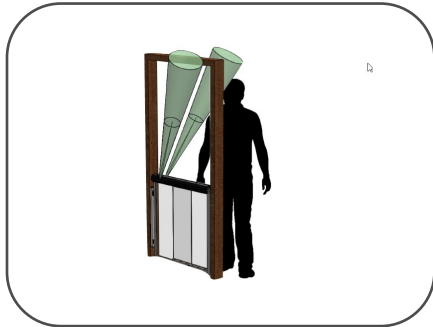

Wali

MIT 2.009 Green Team

Using Wali

Easy, intuitive passage for adults

Wali detects when an adult approaches

Adult taps force sensor with hand, hip, or knee to unlock the gate

Sturdy guardian for children

Wali does not unlock for a child

Product Features

LED Indicator

LEDs along top of gate indicate when Wali is awake and ready to be unlocked.

Adult Detection

Ultrasonic sensor allows Wali to distinguish between adults and children.

Unlocking Mechanism