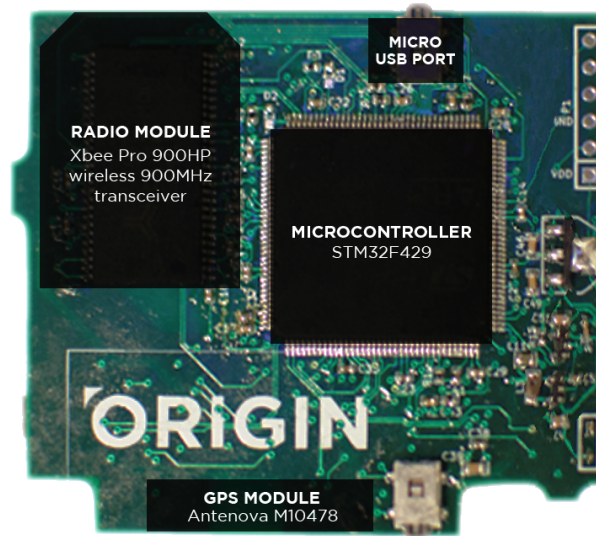

Send a ping to get friends' attentions or call for an emergency if you wipe out.

Your screen shows the relative distance and direction to your friends.

Selectively sync with your closest friends to ensure privacy.

ORIGIN

CONNECTING SKIERS.

A WRISTBAND TO HELP SKIERS FIND THEIR FRIENDS ON THE SLOPES.

WWW.ORIGINBAND.COM

The User

Origin can be used by groups of two to six people.

Teens who want to stay connected, **parents** who want to keep track of children, and **foreigners** who may not know the terrain have said they would use Origin while skiing.

Technical Specifications

Battery Life	8hrs
Location data accuracy	15ft
Screen Size	2.4"
Dimensions of body	2.6" x 2.9" x 0.6"
Strap Length	11"
Weight	0.22lbs
Waterproofing	IP67
Radio frequency band	900MHz