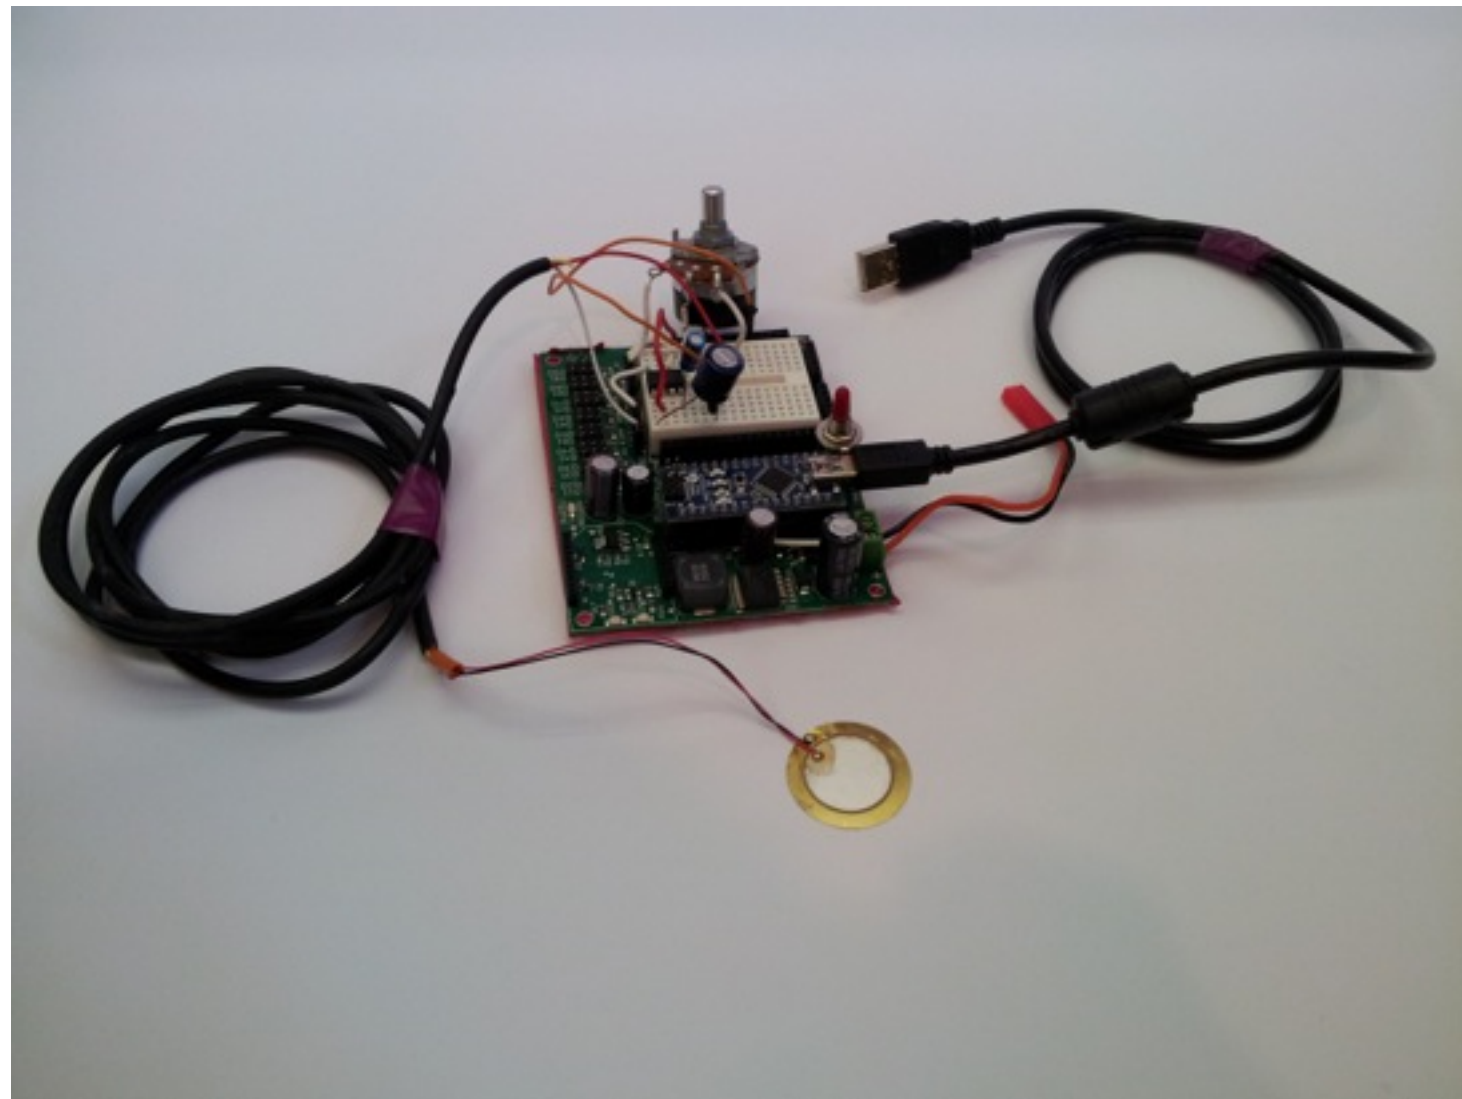

Tunescriber

- detects sounds
- outputs musical notes
- prints musical score

1 eDrum

2 Arch

3 Tunescriber

ScoreCleaner

- no printing
- background noise

Sibelius

- expensive
- specialized for instrument
- not portable

A

1 eDrum

2 Arch

3 Tunescriber

How do we **capture musical inputs?**

How do we **map the input to notes?**

A

1 eDrum

2 Arch

3 Tunescriber

Sensing and Analysis

A

1 eDrum

2 Arch

3 Tunescriber

1 eDrum

2 Arch

3 Tunescrber

Sketch Model Output

fundamental frequency: 300 Hz

A

1 eDrum

2 Arch