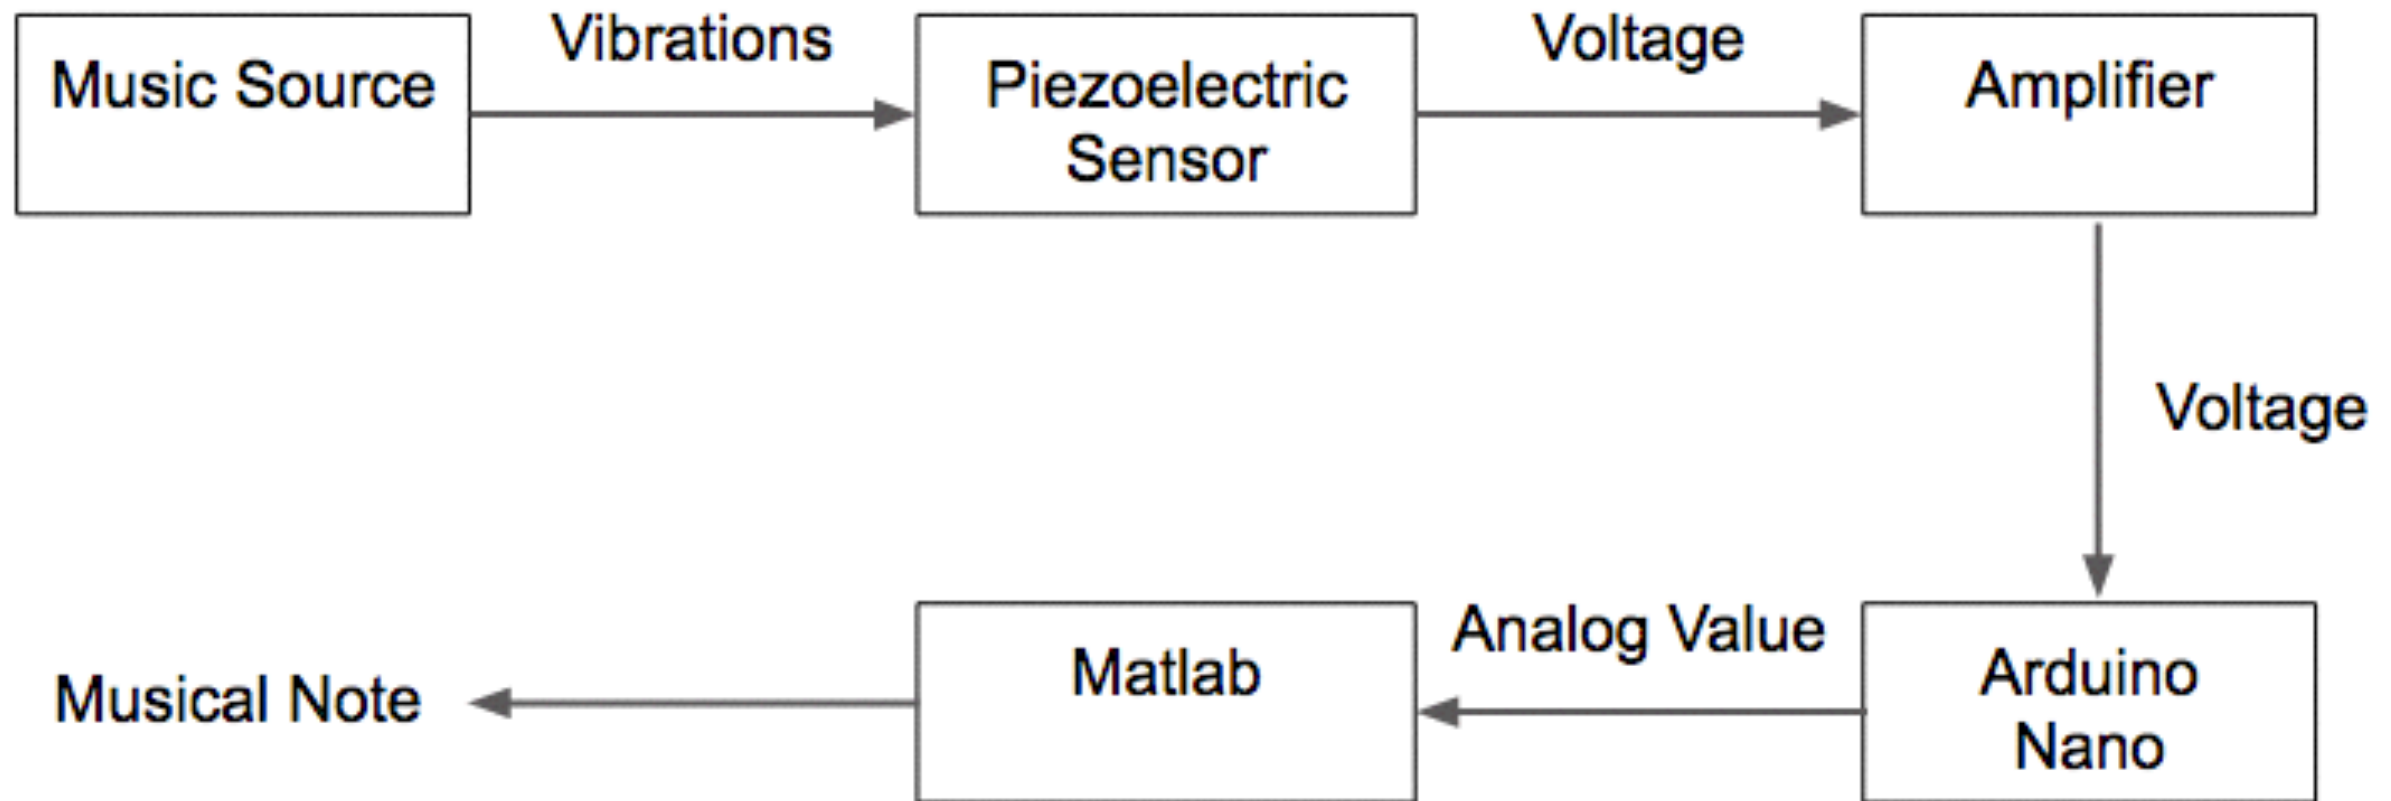

1 eDrum

2 Arch

3 Tunescriber

Sensing and Analysis

A

1 eDrum

2 Arch

3 Tunescriber

1 eDrum

2 Arch

3 Tunescrber

Sketch Model Output

fundamental frequency: 300 Hz

A

1 eDrum

2 Arch