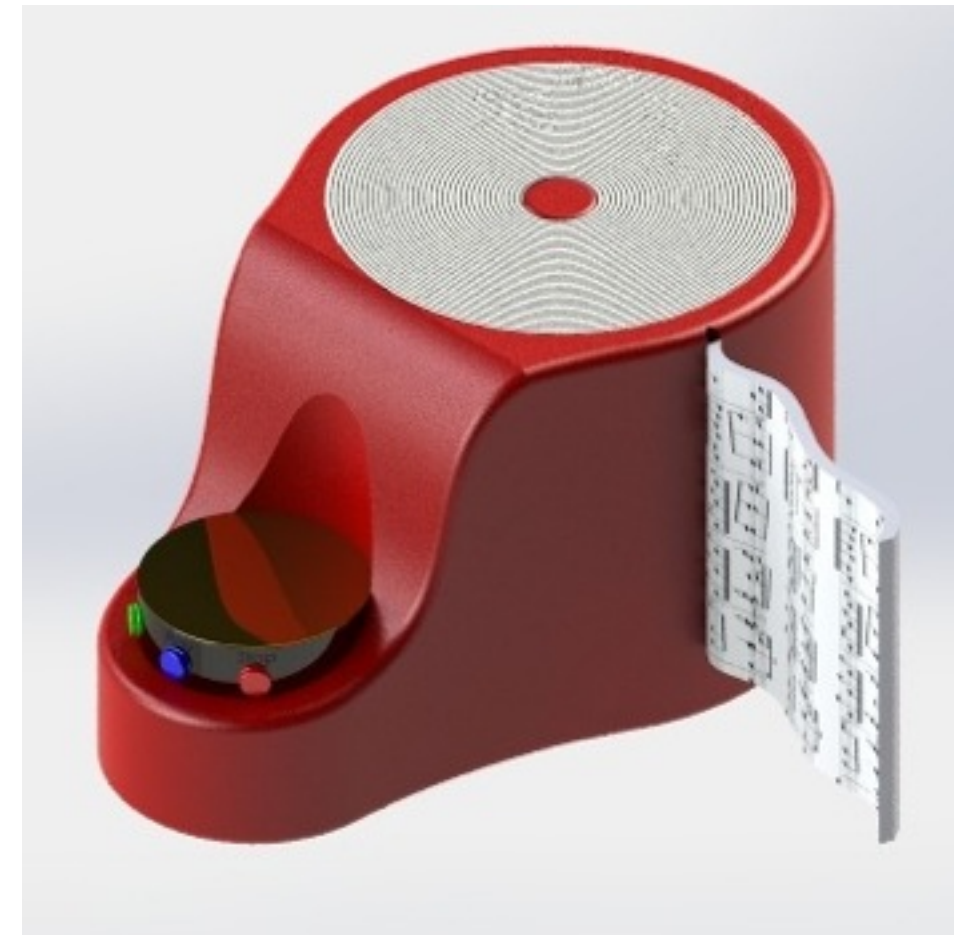

1 eDrum

2 Arch

3 Tunescriber

Tunescriber

A

1 eDrum

2 Arch

3 Tunescriber

Tunescriber

- detects sounds
- outputs musical notes
- prints musical score

1 eDrum

2 Arch

3 Tunescriber

ScoreCleaner

- no printing
- background noise

Sibelius

- expensive
- specialized for instrument
- not portable

A

1 eDrum

2 Arch

3 Tunescriber

How do we **capture musical inputs?**

How do we **map the input to notes?**

A

1 eDrum

2 Arch

3 Tunescrber

Sketch Model Output

fundamental frequency: 300 Hz

A

1 eDrum

2 Arch