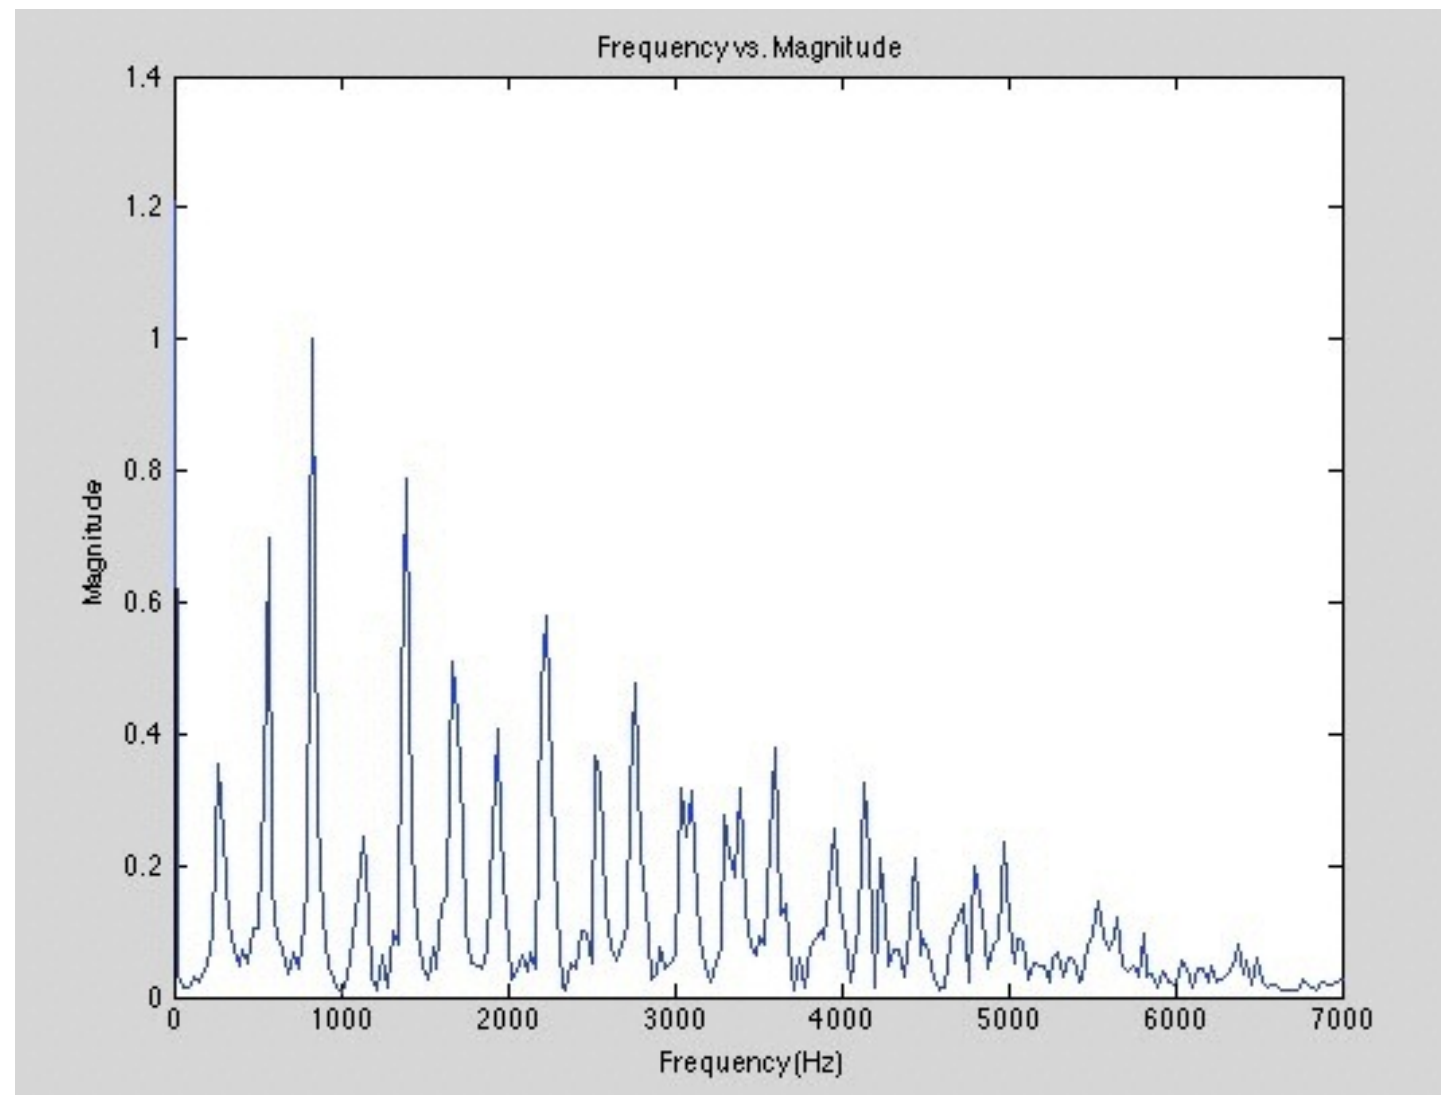

1 eDrum

2 Arch

3 Tunescriber

Sensing and Analysis

A

1 eDrum

2 Arch

3 Tunescriber

1 eDrum

2 Arch

3 Tunescrber

Sketch Model Output

fundamental frequency: 300 Hz

A

1 eDrum

2 Arch