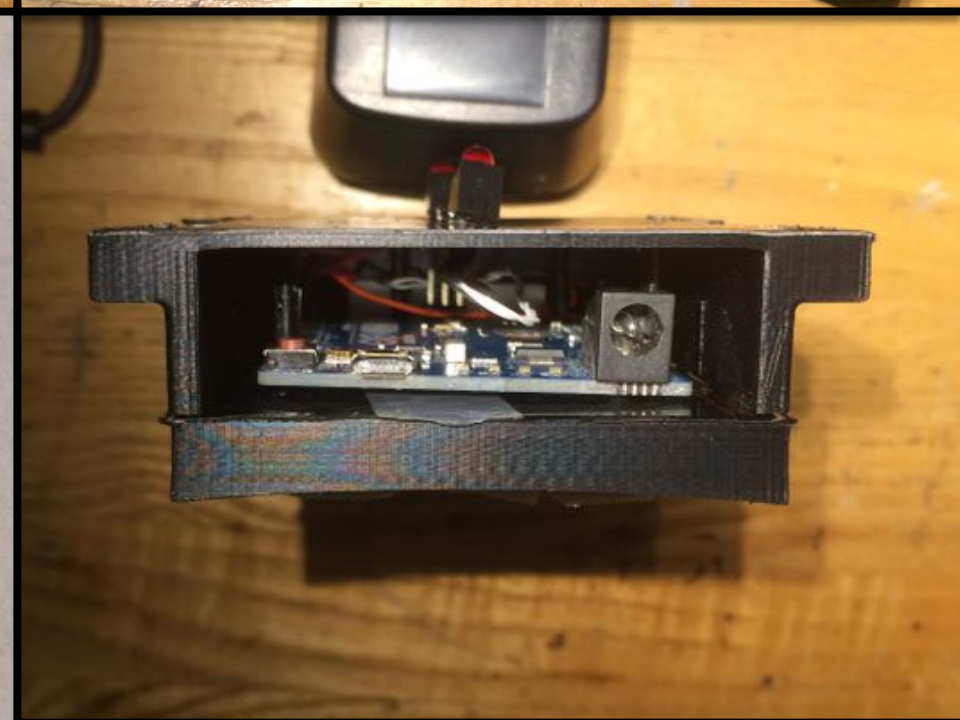

VIBRA TUNES

GREEN A

I ❤️
MUSIC

38M WITH
HEARING LOSS

1M TOTALLY
DEAF

JUST **FEEL** THE MUSIC!

TRANSLATING MUSIC INTO VIBRATIONS

The Survey