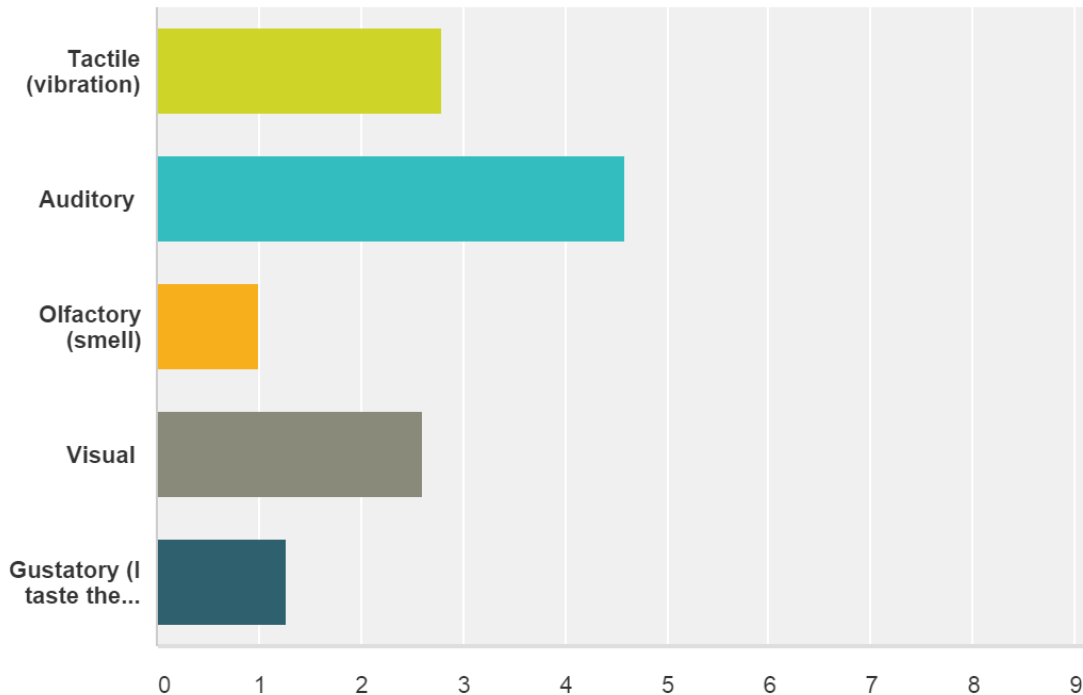

VIBRA TUNES

GREEN A

I ❤️
MUSIC

38M WITH
HEARING LOSS

1M TOTALLY
DEAF

JUST **FEEL** THE MUSIC!

TRANSLATING MUSIC INTO VIBRATIONS

The Survey

To what extent does each sense contribute to your understanding of music

Answered: 15 Skipped: 0

SENSE CONTRIBUTION TO MUSIC UNDERSTANDING

FUNCTIONALITY

VibraTunes!

“Emotichair”

“Vibroy”

“Headbones”