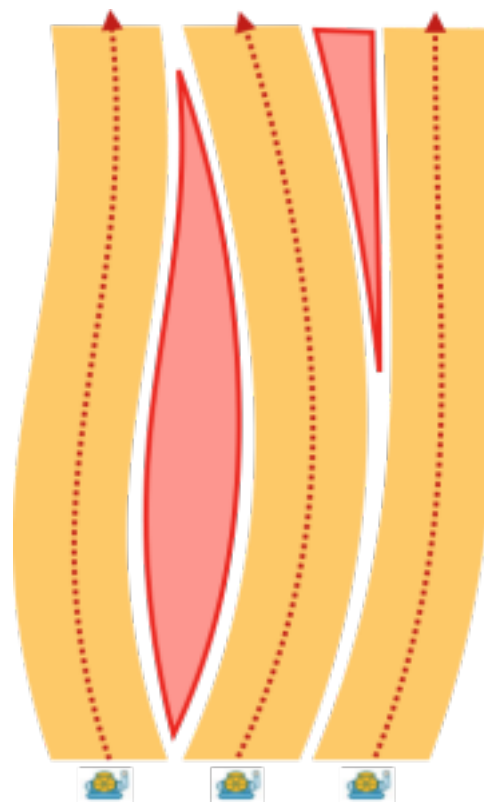

Beacon

Lauren Gulland
Yellow B

Photo by Oliver Feiler

Vision

Scout: for all searchers

Queen: for team leads

Product Contract

Need

Attribute

Specification

Easy to know
areas searched

Intuitive
Visualization

Learnable in 2-5
minutes

Product Contract

Need

Easy to know
areas searched

Attribute

Intuitive
Visualization

Specification

Learnable in 2-5
minutes

Records areas searched

Reliability

Sends position
every 5 seconds

Product Contract