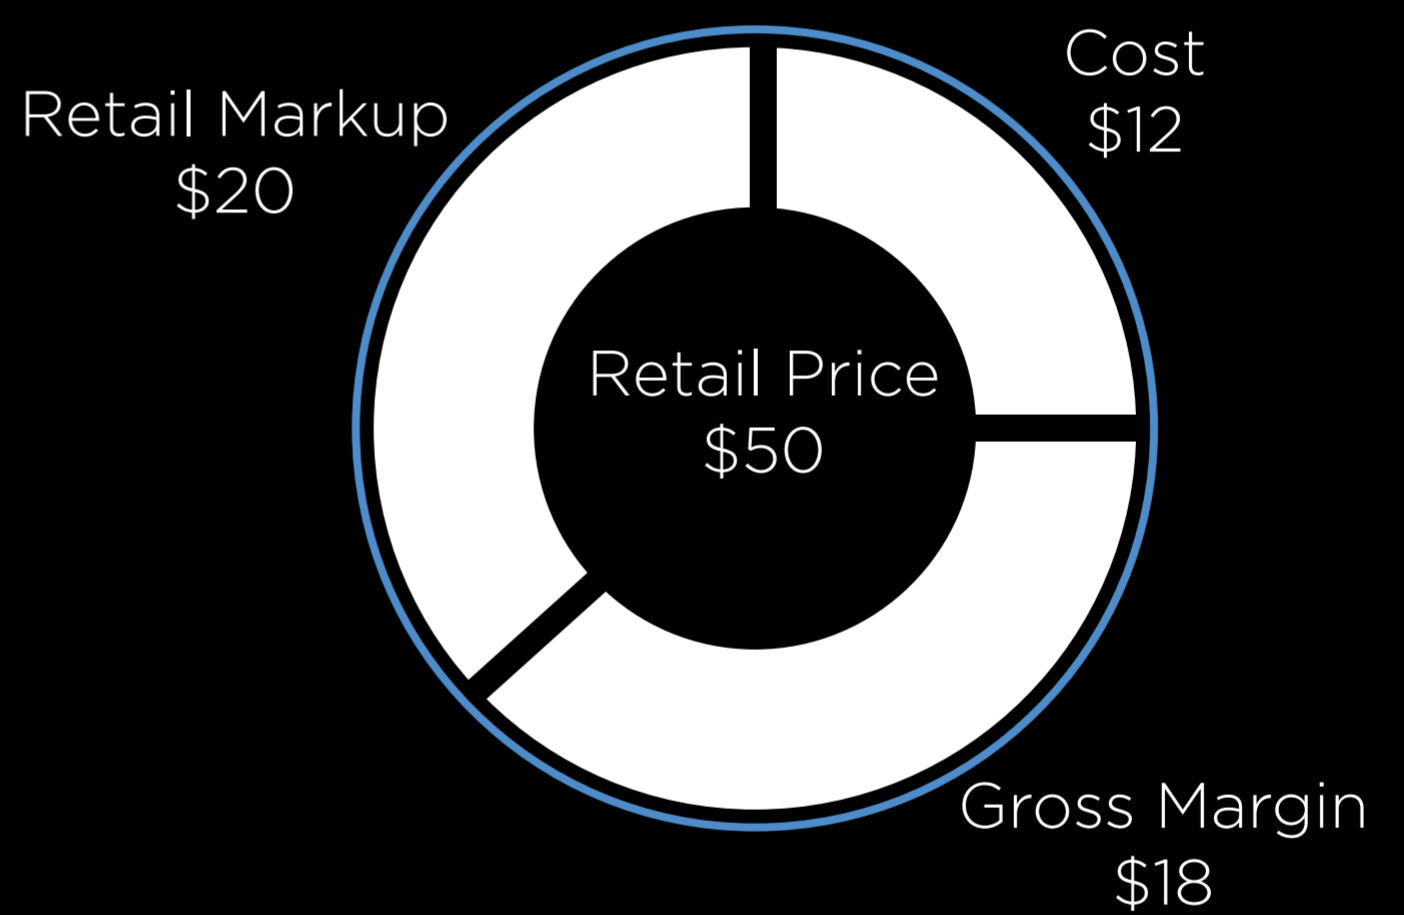

## SPECS

- 24 ms retraction time
- compatible with standard utility blades
- safety disable button
- rechargeable battery
- thumb slider

## MARKET

Net Income

Price Breakdown